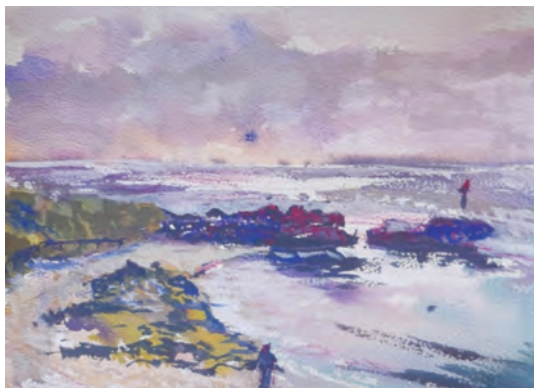

"PINKY BEACH, WINTER, ROTTNEST"

PLEIN AIR

Watercolour

Framed

42cm x 54cm

Arches 300gsm

$420