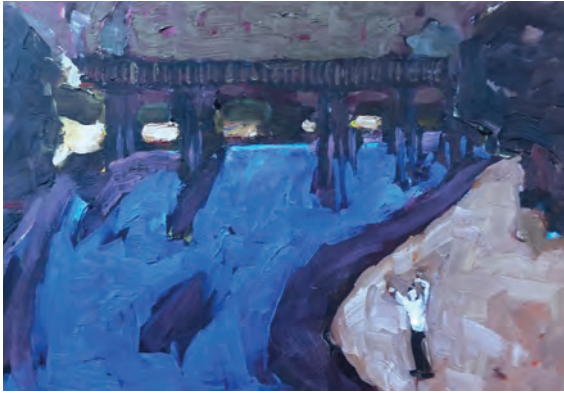

Oil on board  
Framed  
29cm x 20cm

**\$350**

**"FLY AWAY 2"**

Oil on board  
Framed  
29cm x 20cm

**\$350**