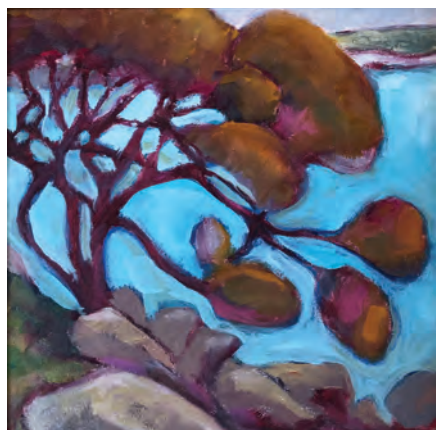

**\$350**

**"BELLS RAPIDS"**

Oil on board  
39cm x 31cm

**\$300**

**"AUTUMN IN THE SWAN VALLEY"**

Oil on board  
39cm x 31cm

**\$300**

**"LITTLE CLOUD"**

Oil on board  
38cm x 38cm

**\$250**

**"DANCING TREE BY THE SEA"**

Oil on board  
28cm x 28cm

**\$250**

**"MORNING LIGHT"**

Gouache on board

32cmx 27cm