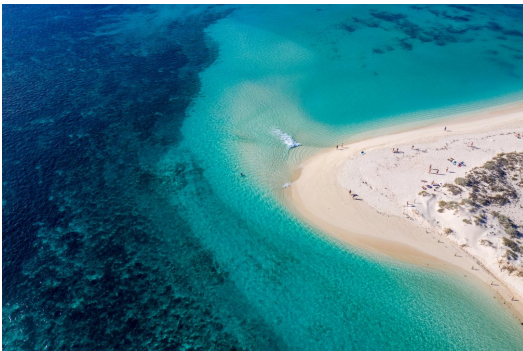

Playtime

Framed Canvas | Iconic Range

120cm x 90cm

$1220