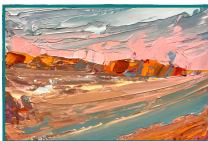

Acrylic on Canvas
30cm x 25cm

\$350

Perfect Storm

Acrylic on Canvas UNFRAMED
160cm x 50cm

\$850

Natural Sculptures

Acrylic on Canvas
30cm x 20cm

\$350