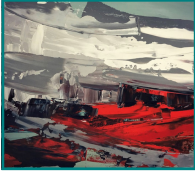

Australia's Big Backyard

Acrylic on Canvas
30cm x 25cm

$400