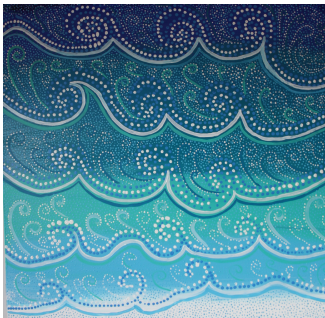

Kep (Water)

100cm x 100cm

$1800

ALL ARTWORK IS ACRYLIC ON STRETCHED CANVAS