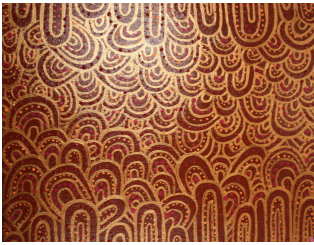

Sandhills

46cm x 36cm

$400