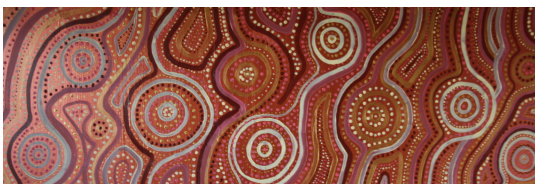

\$1500

Healing (Green)

50cm x 121cm

\$1500

Seasons of change

100cm x 100cm

\$1800

Bare