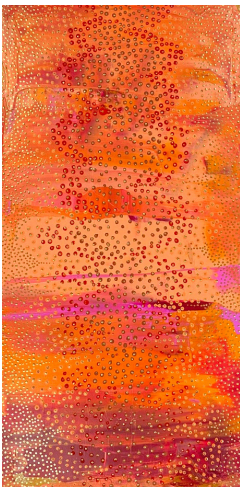

A portrait of Rosie Paine, a woman with dark hair pulled back, smiling warmly. She is wearing a blue and white patterned top. The background is a soft-focus outdoor setting.

COUNTRY, COLOUR, CULTURE, CONNECTION

Patchwork on flowers

41cm x 41cm

\$400

Fire

46cm x 46cm

\$500

ALL ARTWORK IS ACRYLIC ON STRETCHED CANVAS

Stars

41cm x 41cm

\$350

Mookaroo

51cm x 61cm

\$500

Anthills

77cm x 51cm

\$600

Birak

46cm x 92cm

\$700

ALL ARTWORK IS ACRYLIC ON STRETCHED CANVAS

Desert Rocks

38cm x 76cm

\$500

Power of her