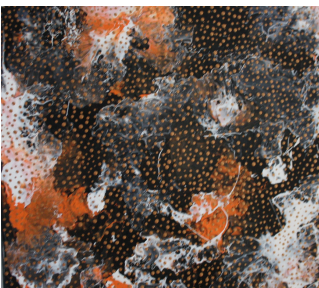

Patchwork on flowers

41cm x 41cm

\$400

Fire

46cm x 46cm

\$500

ALL ARTWORK IS ACRYLIC ON STRETCHED CANVAS

Stars