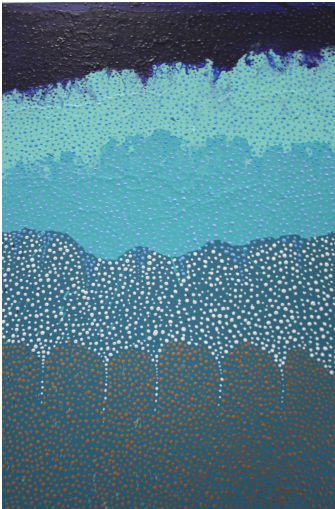

Ocean

50cm x 77cm

$550